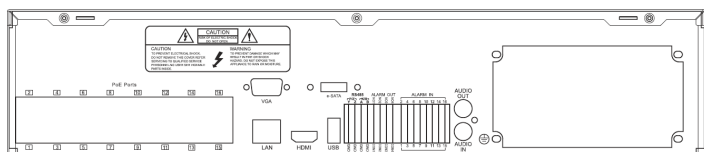

PHYSICAL INTERFACES

NVR-63864

SPECIFICATIONS

Model		NVR-63864
System	Compression	Standard H.265
	OS	Embedded Linux
Video	Network Input	64 CH IPC input
	Network Access Bandwidth	320Mbps
	Network Access Format	4K / 5MP / 4MP / 3MP / 1080P / 960P / 720P@25 / 30fps
	Output	HDMI × 2 : one of 4K × 2K / 1920 × 1080 / 1280 × 1024 the other of 1920 × 1080 / 1280 × 1024 VGA × 1 : 1920 × 1080 / 1280 × 1024
Audio	Network Input	64 CH IPC audio input
	2-way Audio	RCA × 1
	Local Output	RCA × 1
Record	Record Stream	Dual stream recording
	Resolution	4K / 5MP / 4MP / 3MP / 1080P / 960P / 720P
	Mode	Manual, timer, motion, sensor
Playback	Simultaneous Playback	Max 16 CH
	Search	Time slice / time / event / tag search
	Smart Search	Highlighted color to display the camera record in a certain period of time, different colors refers to different record events
	Function	Play, pause, FF, FB, digital zoom, etc.
Alarm	Mode	Manual, sensor, motion, exception
	Input	8 CH local alarm input, support IPC alarm input
	Output	4 CH
	Triggering	Record, snap, preset, e-mail, etc.
Network	Interface	RJ45 10 / 100 / 1000 Mbps × 2
	Protocol	TCP / IP, PPPoE, DHCP, DNS, DDNS, UPnP, NTP, SMTP
	Web Client	Max 10 users online
Mobile Device	OS	iOS, Andriod
Storage	HDD	SATA × 8, e-SATA × 2, max 10T per HDD
Backup	Local Backup	U disk, USB mobile HDD
	Network Backup	Yes
Port	USB	USB 2.0 × 2 (one in the front panel and the other in the rear panel), USB 3.0 × 1 (rear panel)
	Remote Controller	Yes
Others	Power Supply	ATX
	Consumption	≤ 15W (without HDD)
	Dimensions (mm)	430 × 450 × 90 (W × D × H)
	Work Environment	-10 ~ 50 °C , 10% ~ 90% humidity