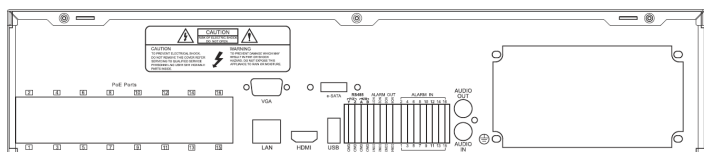

PHYSICAL INTERFACES

SPECIFICATIONS

Model		NVR-63832-16P
System	Compression	Standard H.265
	OS	Embedded Linux
Video	Network Input	32 CH IPC input
	Network Access Bandwidth	256Mbps
	Network Access Format	4K / 5MP / 4MP / 3MP / 1080P / 960P / 720P@25 / 30fps
Audio	Output	HDMI × 1 : 4K × 2K / 1920 × 1080 / 1280 × 1024 VGA × 1 : 1920 × 1080 / 1280 × 1024
	Network Input	32 CH IPC audio input
Record	2-way Audio	RCA × 1
	Local Output	RCA × 1
Playback	Record Stream	Dual stream recording
	Resolution	4K / 5MP / 4MP / 3MP / 1080P / 960P / 720P
	Mode	Manual, timer, motion, sensor
Alarm	Simultaneous Playback	Max 16 CH
	Search	Time slice / time / event / tag search
	Smart Search	Highlighted color to display the camera record in a certain period of time, different colors refers to different record events
Network	Function	Play, pause, FF, FB, digital zoom, etc.
	Mode	Manual, sensor, motion, exception
	Input	16 CH local alarm input, support IPC alarm input
Mobile Device	Output	4 CH
	Interface	RJ45 10 / 100 / 1000 Mbps × 1
	PoE Port	RJ45 × 16
	Protocol	TCP / IP, PPPoE, DHCP, DNS, DDNS, UPnP, NTP, SMTP
Storage	Web Client	Max 10 users online
	OS	iOS, Andriod
Backup	HDD	SATA × 8, e-SATA × 1, max 10T per HDD
	Local Backup	U disk, USB mobile HDD
Port	Network Backup	Yes
	USB	USB 2.0 × 1 (front panel), USB 3.0 × 1 (rear panel)
Others	Remote Controller	Yes
	Power Supply	ATX
	Consumption	≤ 15W (without HDD)
	Dimensions (mm)	430 × 450 × 90 (W × D × H)
Work Environment	-10 ~ 50 °C , 10% ~ 90% humidity	