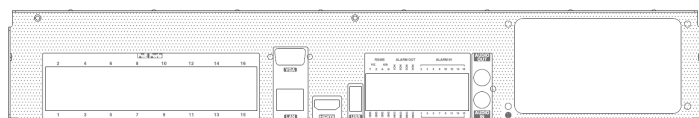

PHYSICAL INTERFACES

NVR-63416-16P

SPECIFICATIONS

Model		NVR-63416-16P
System	Compression	Standard H.265/H.264
	OS	Embedded Linux
Video	Network Input	16 CH IPC input
	Network Access Bandwidth	160Mbps
	Network Access Format	4K / 5MP / 4MP / 3MP / 1080P / 960P / 720P@25 / 30fps
	Output	HDMI × 1 : 4K × 2K / 1920 × 1080 / 1280 × 1024 / 1024 × 768 VGA × 1 : 1920 × 1080 / 1280 × 1024 / 1024 × 768
Audio	Network Input	16 CH IPC audio input
	2-way Audio	RCA × 1
	Local Output	RCA × 1
Record	Record Stream	Dual stream recording
	Resolution	4K / 5MP / 4MP / 3MP / 1080P / 960P / 720P
	Mode	Manual, timer, motion, sensor
Playback	Simultaneous Playback	Max 16 CH
	Search	Time slice / time / event / tag search
	Smart Search	Highlighted color to display the camera record in a certain period of time, different colors refers to different record events
	Function	Play, pause, FF, FB, digital zoom, etc.
Alarm	Mode	Manual, sensor, motion, exception
	Input	16 CH local alarm input, support 16 CH IPC alarm input
	Output	4 CH
	Triggering	Record, snap, preset, e-mail, etc.
Network	Interface	RJ45 10 / 100 / 1000 Mbps × 1
	PoE Port	RJ45 × 16
	Protocol	TCP / IP, PPPoE, DHCP, DNS, DDNS, UPnP, NTP, SMTP
	Web Client	Multiple users online
Mobile Device	OS	iOS, Andriod
Storage	HDD	SATA × 4, max 10T per HDD
Backup	Local Backup	U disk, USB mobile HDD
	Network Backup	Yes
Port	RS485	RS485 × 2, connect to PTZ or keyboard
	USB	USB 2.0 × 1, USB 3.0 × 1 (one in the front panel and the other in the rear panel)
	Remote Controller	Yes
Others	Power Supply	ATX
	Consumption	≤ 30W (without HDD)
	Dimensions (mm)	440 × 390 × 70 (W × D × H)
	Work Environment	-10 ~ 50 °C , 10% ~ 90% humidity