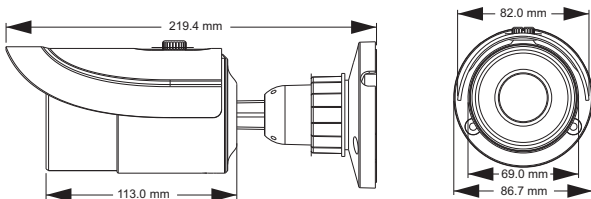

Dimensions

Specifications

Specifications	Model	CAM-IP679E5W-Z
Camera		
Image Sensor		1 / 2.7 "CMOS
Image Size		2592 × 1944
Electronic Shutter		1 / 25 s ~ 1 / 100000 s
Iris Type		Fixed Iris
Min. Illumination		0.013lux @F1.2,AGC ON; 0 lux with IR
Lens		3.3 ~ 12 mm motorized
Lens Mount		M12 or Φ14 optional
Day & Night		ICR
Wide Dynamic Range		Digital WDR
Digital NR		2D / 3D DNR
Angle Adjustment		Any angle
Image		
Video Compression		H.265 / H.264 / MJPEG
H.265 Compression Standard		Main Profile @Leve4.1 High Tier
Resolution		5MP(2592×1944), 4MP (2592×1520), 2K (2560×1440), 3MP(2304 ×1296), 1080P (1920×1080), 720P (1280×720), D1, CIF, 480×240
Main Stream		60Hz : 5MP(1 ~ 20fps) / 4MP (1~30fps) / 2K(1 ~ 30fps) / 3MP(1 ~ 30fps) /1080P(1 ~ 30fps) /720P(1 ~ 30fps) / 50Hz : 5MP(1 ~ 20fps) / 4MP (1~25fps) / 2K(1 ~ 25fps) / 3MP(1 ~25fps) /1080P(1 ~ 25fps) /720P(1 ~ 25fps)
Bit Rate		128 Kbps ~ 10 Mbps
Bit Rate Type		VBR / CBR
Quality		Five levels under VBR; Freely adjustable under CBR
Image Settings		ROI, Saturation, Brightness, Chroma, Contrast, Wide Dynamic, Sharpen, NR, Antiflicker, etc. adjustable through client software or web browser
ROI		Each ROI to be configured separately
Interfaces		
Network		RJ45
Functions		
Remote Monitoring		Web browsing, CMS remote control
Online Connection		Support simultaneous monitoring for up to 6 users; Support multi-stream real time transmission
Network Protocol		IPv4, IPv6, UDP, DHCP, NTP, RTSP, PPPoE, DDNS, SMTP, FTP, SNMP, 802.1x, QoS
Interface Protocol		ONVIF
Storage		Network remote storage
Smart Alarm		Motion alarm
PoE		Yes
IR Distance		30 m
Ingress Protection		IP66
Others		
Power Supply		DC12V / PoE
Power Consumption		< 10W
Operating Environment		- 30°C ~ 60°C, humidity 95% or less (non-condensing)
Dimensions (mm)		Φ 87 × 219
Weight (net)		617g
Installation		Wall mounting, ceiling mounting