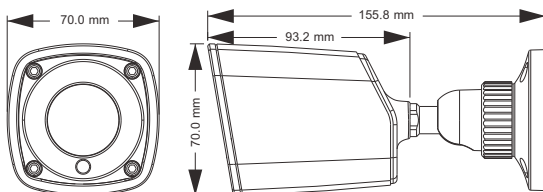

Dimensions

Specifications

Specifications	Model	CAM-IP679E5W-28
Camera		
Image Sensor		1 / 2.7 "CMOS
Image Size		2592 × 1944
Electronic Shutter		1 / 25 s ~ 1 / 100000 s
Iris Type		Fixed Iris
Min. Illumination		0.013lux @F1.2,AGC ON; 0 lux with IR
Lens		2.8 mm fixed
Lens Mount		M12
Day & Night		ICR
Wide Dynamic Range		Digital WDR
Digital NR		2D / 3D DNR
Angle Adjustment		Any Angle
Image		
Video Compression		H.265 / H.264 / MJPEG
H.265 Compression Standard		Main Profile @Leve4.1 High Tier
Resolution		5MP(2592×1944), 4MP (2592×1520), 2K (2560×1440), 3MP(2304 ×1296), 1080P (1920×1080), 720P (1280×720), D1, CIF, 480×240
Main Stream		60Hz : 5MP(1 ~ 20fps) / 4MP (1~30fps) / 2K(1 ~ 30fps) / 3MP(1 ~ 30fps) /1080P(1 ~ 30fps) /720P(1 ~ 30fps) / 50Hz : 5MP(1 ~ 20fps) / 4MP (1~25fps) / 2K(1 ~ 25fps) / 3MP(1 ~25fps) /1080P(1 ~ 25fps) /720P(1 ~ 25fps)
Bit Rate		128 Kbps ~ 10 Mbps
Bit Rate Type		VBR / CBR
Quality		Five levels under VBR; Freely adjustable under CBR
Image Settings		ROI, Saturation, Brightness, Chroma, Contrast, Wide Dynamic, Sharpen, NR, Antiflicker, etc. adjustable through client software or web browser
ROI		Each ROI to be configured separately
Interfaces		
Network		RJ45
Functions		
Remote Monitoring		Web browsing ,CMS remote control
Online Connection		Support simultaneous monitoring for up to 6 users; Support multi-stream real time transmission
Network Protocol		IPv4, IPv6, UDP, DHCP, NTP, RTSP, PPPoE, DDNS, SMTP, FTP, SNMP, 802.1x, QoS
Interface Protocol		ONVIF
Storage		Network remote storage
Smart Alarm		Motion alarm
PoE		Yes
IR Distance		20 m
Ingress Protection		IP66
Others		
Power Supply		DC12V / PoE
Power Consumption		< 6.5W
Operating Environment		- 30°C ~ 60°C, humidity 95% or less (non-condensing)
Dimensions (mm)		Φ70 × 156
Weight (net)		354g
Installation		Wall mounting, ceiling mounting