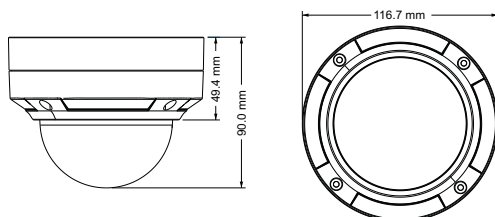

Dimensions

Specifications

Specifications	Model	CAM-IP639E5W-28
Camera		
Image Sensor		1 / 2.7 "CMOS
Image Size		2592 × 1944
Electronic Shutter		1 / 25 s ~ 1 / 100000 s
Iris Type		Fixed iris
Min. Illumination		0.013 lux @F1.2,AGC ON; 0 lux with IR
Lens		2.8 mm
Lens Mount		M12
Day & Night		ICR
Wide Dynamic Range		Digital WDR
Digital NR		2D / 3D DNR
Angle Adjustment		Pan : 0°~355°, Tilt : 0°~67°, Rotation : 0°~355°
Image		
Video Compression		H.265 / H.264 / MJPEG
H.265 Compression Standard		Main Profile @Leve4.1 High Tier
Resolution		5MP(2592×1944), 4MP (2592×1520), 2K (2560×1440), 3MP(2304 ×1296), 1080P (1920×1080), 720P (1280×720), D1, CIF, 480×240
Main Stream		60Hz : 5MP(1 ~ 20fps) / 4MP (1~30fps) / 2K(1 ~ 30fps) / 3MP(1 ~ 30fps) / 1080P(1 ~ 30fps) / 720P(1 ~ 30fps) 50Hz : 5MP(1 ~ 20fps) / 4MP (1~30fps) / 2K(1 ~ 25fps) / 3MP(1 ~25fps) / 1080P(1 ~ 25fps) / 720P(1 ~ 25fps)
Bit Rate		128 Kbps ~ 10 Mbps
Bit Rate Type		VBR / CBR
Quality		Five levels under VBR; Freely adjustable under CBR
Image Settings		ROI, Saturation, Brightness, Chroma, Contrast, Wide Dynamic, Sharpen, NR, Antiflicker, etc. adjustable through client software or web browser
ROI		Each ROI to be configured separately
Interfaces		
Network		RJ45
Functions		
Remote Monitoring		Web browsing, CMS remote control
Online Connection		Support simultaneous monitoring for up to 6 users; Support multi-stream real time transmission
Network Protocol		IPv4, IPv6, UDP, DHCP, NTP, RTSP, PPPoE, DDNS, SMTP, FTP, SNMP, 802.1x, QoS
Interface Protocol		ONVIF
Storage		Network remote storage
Smart Alarm		Motion alarm
PoE		Yes
IR Distance		20m
Protection Grade		IP66 & IK10
Others		
Power Supply		DC12V /PoE power supply
Power Consumption		< 6W
Operating Environment		- 30°C ~ 60°C, humidity 95% or less (non-condensing)
Dimensions (mm)		Φ 117 × 90
Weight (net)		593g
Installation		Ceiling mounting (Wall mounting available with the junction box and bracket