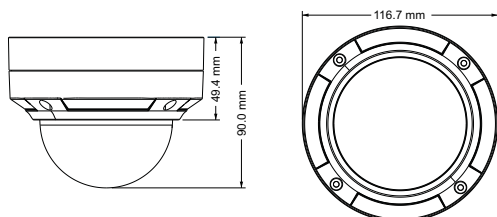

Dimensions

Specifications

Specifications	Model	CAM-IP639E5G-28
Camera		
Image Sensor		1 / 2.7 "CMOS
Image Size		2592 × 1944
Electronic Shutter		1 / 25 s ~ 1 / 100000 s
Iris Type		Fixed iris
Min. Illumination		0.013 lux @F1.2,AGC ON; 0 lux with IR
Lens		2.8 mm
Lens Mount		M12
Day & Night		ICR
Wide Dynamic Range		Digital WDR
Digital NR		2D / 3D DNR
Angle Adjustment		Pan : 0°~355°, Tilt : 0°~67°, Rotation : 0°~355°
Image		
Video Compression		H.265 / H.264 / MJPEG
H.265 Compression Standard		Main Profile @Leve4.1 High Tier
Resolution		5MP(2592×1944), 4MP (2592×1520), 2K (2560×1440), 3MP(2304 ×1296), 1080P (1920×1080), 720P (1280×720), D1, CIF, 480×240
Main Stream		60Hz : 5MP(1 ~ 20fps) / 4MP (1~30fps) / 2K(1 ~ 30fps) / 3MP(1 ~ 30fps) / 1080P(1 ~ 30fps) / 720P(1 ~ 30fps) 50Hz : 5MP(1 ~ 20fps) / 4MP (1~30fps) / 2K(1 ~ 25fps) / 3MP(1 ~25fps) / 1080P(1 ~ 25fps) / 720P(1 ~ 25fps)
Bit Rate		128 Kbps ~ 10 Mbps
Bit Rate Type		VBR / CBR
Quality		Five levels under VBR; Freely adjustable under CBR
Image Settings		ROI, Saturation, Brightness, Chroma, Contrast, Wide Dynamic, Sharpen, NR, Antiflicker, etc. adjustable through client software or web browser
ROI		Each ROI to be configured separately
Interfaces		
Network		RJ45
Functions		
Remote Monitoring		Web browsing, CMS remote control
Online Connection		Support simultaneous monitoring for up to 6 users; Support multi-stream real time transmission
Network Protocol		IPv4, IPv6, UDP, DHCP, NTP, RTSP, PPPoE, DDNS, SMTP, FTP, SNMP, 802.1x, QoS
Interface Protocol		ONVIF
Storage		Network remote storage
Smart Alarm		Motion alarm
PoE		Yes
IR Distance		20m
Protection Grade		IP66 & IK10
Others		
Power Supply		DC12V /PoE power supply
Power Consumption		< 6W
Operating Environment		- 30°C ~ 60°C, humidity 95% or less (non-condensing)
Dimensions (mm)		Φ 117 × 90
Weight (net)		593g
Installation		Ceiling mounting (Wall mounting available with the junction box and bracket