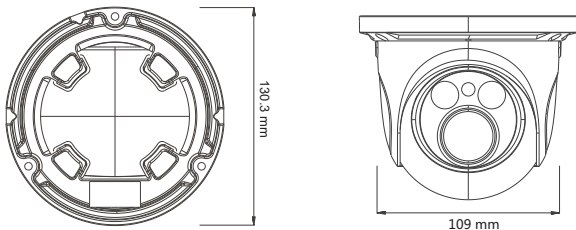

Specifications

Specifications	Model	CAM-IP6194 -Z
Camera		
Image Sensor		1 / 3 "CMOS
Image Size		2688 × 1520
Electronic Shutter		1 / 25 s ~ 1 / 100000 s
Auto Iris		Fixed Iris
Min. Illumination		0.05 lux @F1.2, AGC ON; 0 lux with IR
Lens		3.3 ~ 12 mm @F1.4, angle of view : 80°~38°
Lens Mount		Φ14
Day & Night		ICR
Wide Dynamic Range		120dB
BLC		Yes
HLC		Yes
Defogging		Yes
Digital NR		2D / 3D DNR
Angle Adjustment		Pan : 0°~360°, Tilt : 0°~90°, Rotation : 0°~360°
Image		
Video Compression		H.265 / H.264 / MJPEG
H.265 Compression Standard		Main Profile @Level 4.1 High Tier
Resolution		4MP (2592×1520), 2K (2560×1440), 3MP (2304×1296), 1080P (1920×1080), 720P (1280×720), D1, CIF, 480×240
Main Stream		60Hz : 4MP (1 ~ 30fps) / 2K (1 ~ 30fps) / 3MP (1 ~ 30fps) / 1080P (1 ~ 30fps) / 720P (1 ~ 30fps) 50Hz : 4MP (1 ~ 25fps) / 2K (1 ~ 25fps) / 3MP (1 ~ 25fps) / 1080P (1 ~ 25fps) / 720P (1 ~ 25fps)
Bit Rate		64 Kbps ~ 10 Mbps
Encode Mode		VBR / CBR
Quality		Five levels under VBR; Freely adjustable under CBR
Image Settings		ROI, Saturation, Brightness, Chroma, Contrast, Wide Dynamic, Sharpen, NR, etc. adjustable through client software or web browser
Audio Compression		G711A / U
ROI		Each ROI to be configured separately
Interfaces		
Network		RJ45
Audio		MIC IN × 1
Video Output		CVBS video output (BNC × 1)
Functions		
Remote Monitoring		IE browsing, CMS remote control
Online Connection		Support simultaneous monitoring for up to 10 users; Support multi-stream real time transmission
Network Protocol		TCP / IP, UDP, DHCP, NTP, RTSP, PPPoE, DDNS, SMTP, FTP
Interface Protocol		ONVIF, GB-T/28181-2011
Storage		Network remote storage
Smart Alarm		Motion alarm
PoE		Yes
IR Distance		30 m
Water-proof		IP66
Others		
Power Supply		DC 12V / PoE
Power Consumption		< 2.5W
IR Consumption ON		< 5.5W
Operating Environment		-20 °C ~ 50 °C, 10 % ~ 90 % humidity
Dimensions (mm)		Φ109 × 130
Weight (net)		689g
Installation		Pendant mounting (Wall mounting available with the junction box and bracket)