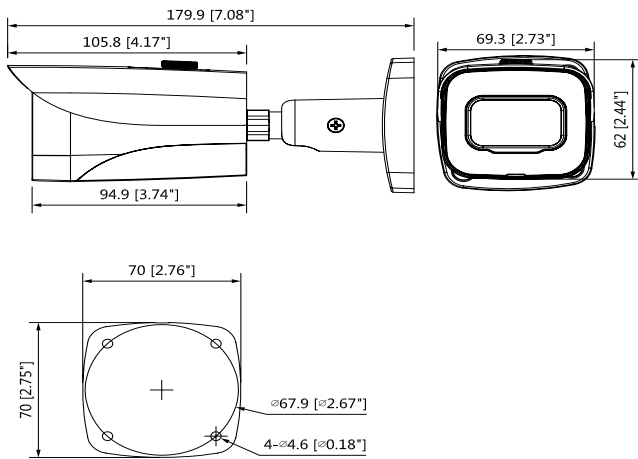

Accessories

Optional:

PFA121
Junction box

PFA152-E
Pole mount

Dimensions (mm/inch)

Junction Mount	Pole Mount
PFA121	PFB121 + PFA152-E